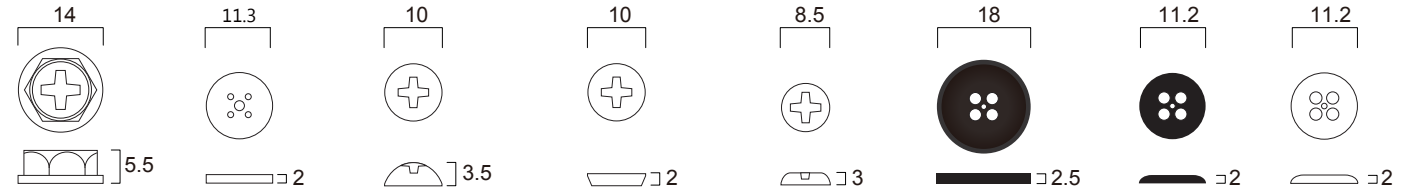

B55109RUA-62
4.2 mm / F 2.4 (M 6.5 x P 0.25)

R55120UA
(Hex Washer Head)

R55121UA
(Sliver Button)

R55122UA
(Truss Head)

R55123UA
(Flat Head)

R55124UA
(Pan Head)

R55125UA
(Black Button)

R55131UA
(Black Button)

R55141UA
(White Button)

Specification

Model No.	R551xxUA-62
Pixel Size (μm)	3.75 x 3.75
Active Image Size (mm)	4.8 (H) x 2.7 (V)
Resolution	1280 x 720 @ 30 fps
Image Sensor	1/3" CMOS Color
Sensor Scan Mode	Progressive
Video Format	MJPEG
Sensitivity	6488 mV/lux-sec
SNR (Max.)	37.2 db
Dynamic Range (Max.)	70.4 db
Storage Temperature	-30 to 60 Degree C
Working Temperature	-10 to 45 Degree C
Lens	4.2 mm / F 2.4
Power Source	DC 5V
Power Current	130 mA
OS Support	Window 7, Windows 8, windows 10, Android
Microphone	Built-In