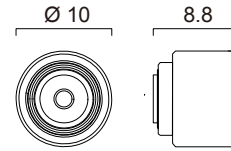

B55109RUA-62
4.2 mm / F 2.4 (M 6.5 x P 0.25)

R55120UA
(Hex Washer Head)

R55121UA
(Sliver Button)

R55122UA
(Truss Head)

R55123UA
(Flat Head)

R55124UA
(Pan Head)

R55125UA
(Black Button)

R55131UA
(Black Button)

R55141UA
(White Button)

Specification

Model No.	R551xxUA-62
Pixel Size (μm)	3.75 x 3.75
Active Image Size (mm)	4.8 (H) x 2.7 (V)
Resolution	1280 x 720 @ 30 fps
Image Sensor	1/3" CMOS Color
Sensor Scan Mode	Progressive
Video Format	MJPEG
Sensitivity	6488 mV/lux-sec
SNR (Max.)	37.2 db
Dynamic Range (Max.)	70.4 db
Storage Temperature	-30 to 60 Degree C
Working Temperature	-10 to 45 Degree C
Lens	4.2 mm / F 2.4
Power Source	DC 5V
Power Current	130 mA
OS Support	Window 7, Windows 8, windows 10, Android
Microphone	Built-In